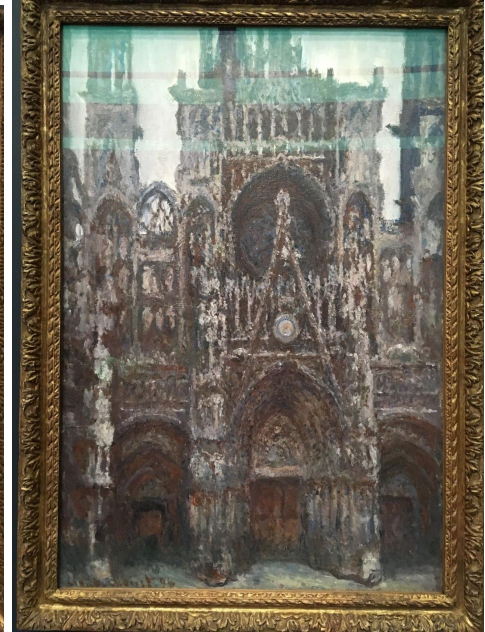

Monet's Rouen Cathedral Series

Rouen Cathedral, the West Portal and Saint-Romain Tower, Full Sunlight, Harmony in Blue and Gold)

Rouen Cathedral: Full Sunlight. 1894

Rouen Cathedral, Portal and the Albane tour, morning sun/white harmony

Rouen Cathedral, Portal, grey weather/ grey harmony

Rouen Cathedral, Blue Morning Harmony, Morning Sunlight

Rouen Cathedral, Portal in Front View, Harmony in Brown